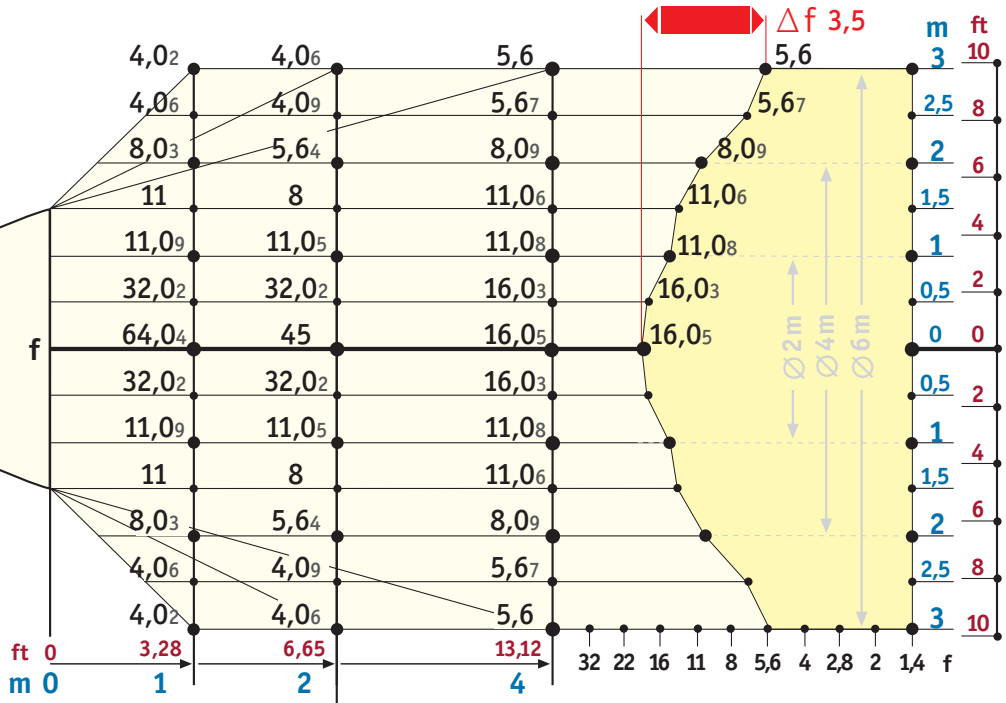

400 Ws
ASA 100

medium

flood

focus 180 H FLASH