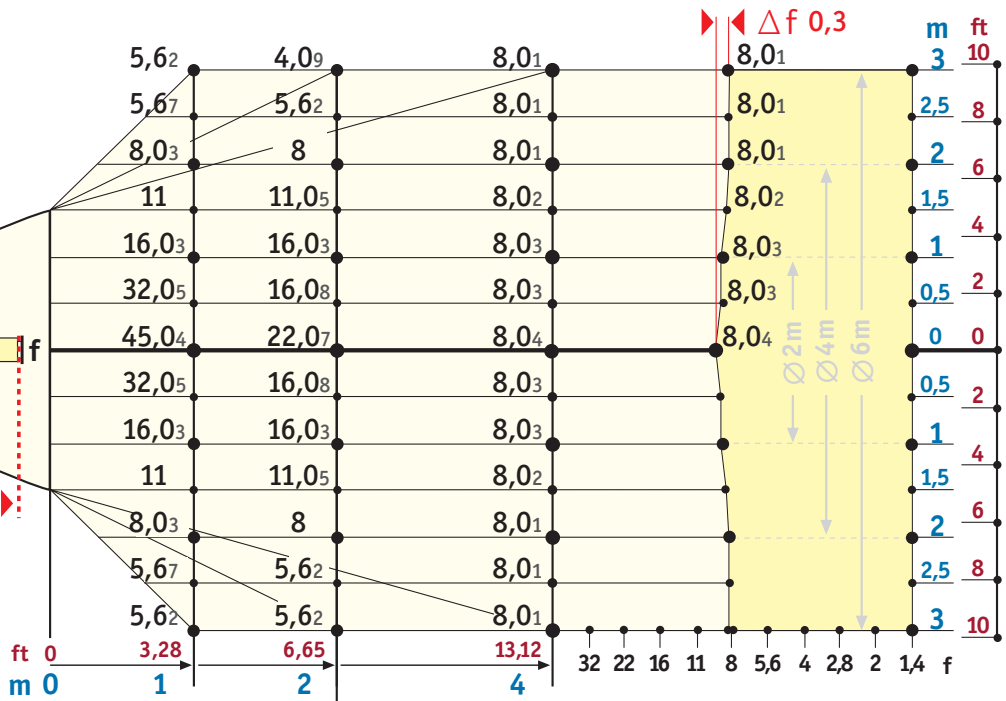

400 Ws
ASA 100

medium

flood

focus 180 H FLASH