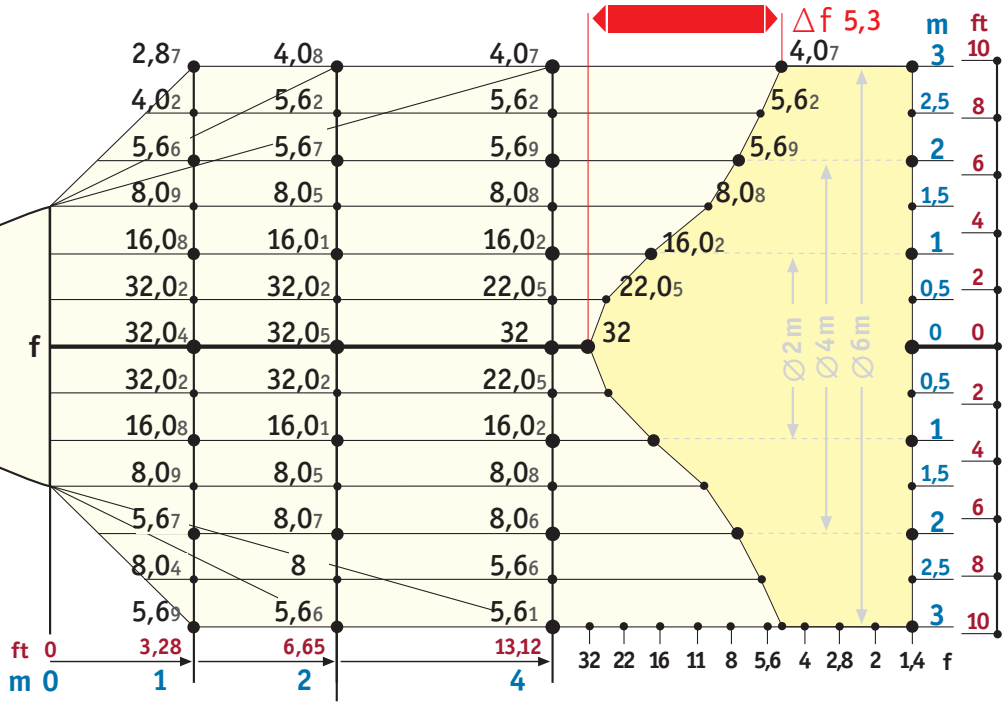

400 Ws
ASA 100

medium

flood

focus 180 H FLASH