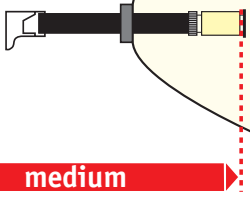

400 Ws
ASA 100

medium

flood

focus 180 H FLASH