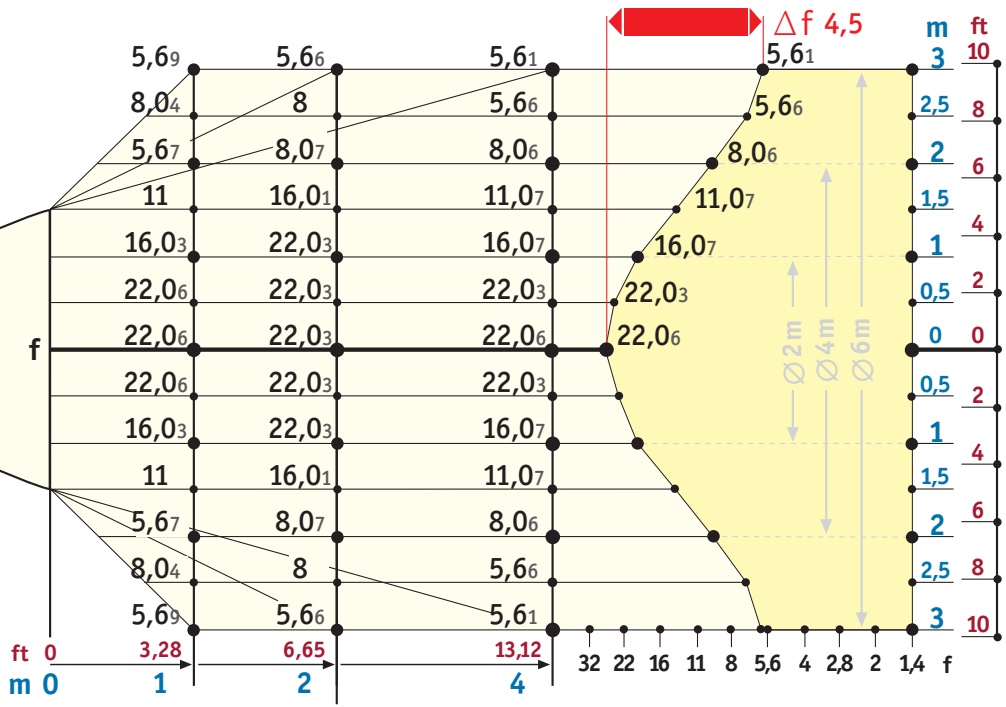

400 Ws
ASA 100

medium

flood

focus 330 H FLASH