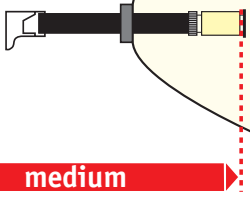

400 Ws
ASA 100

medium

flood

focus 330 H FLASH