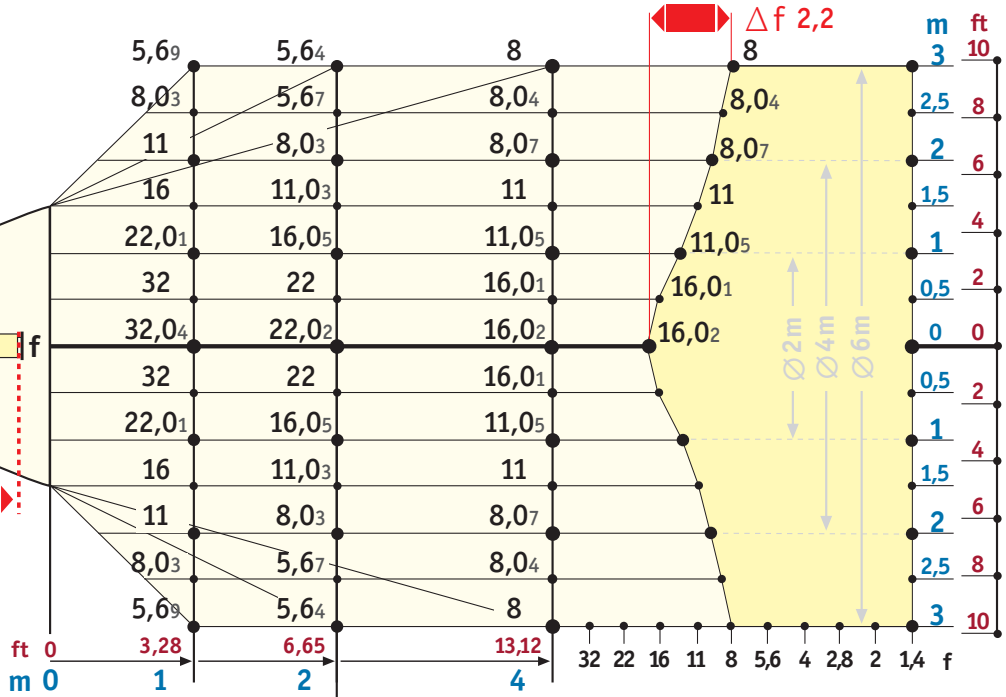

400 Ws
ASA 100

medium

flood

focus 330 H FLASH