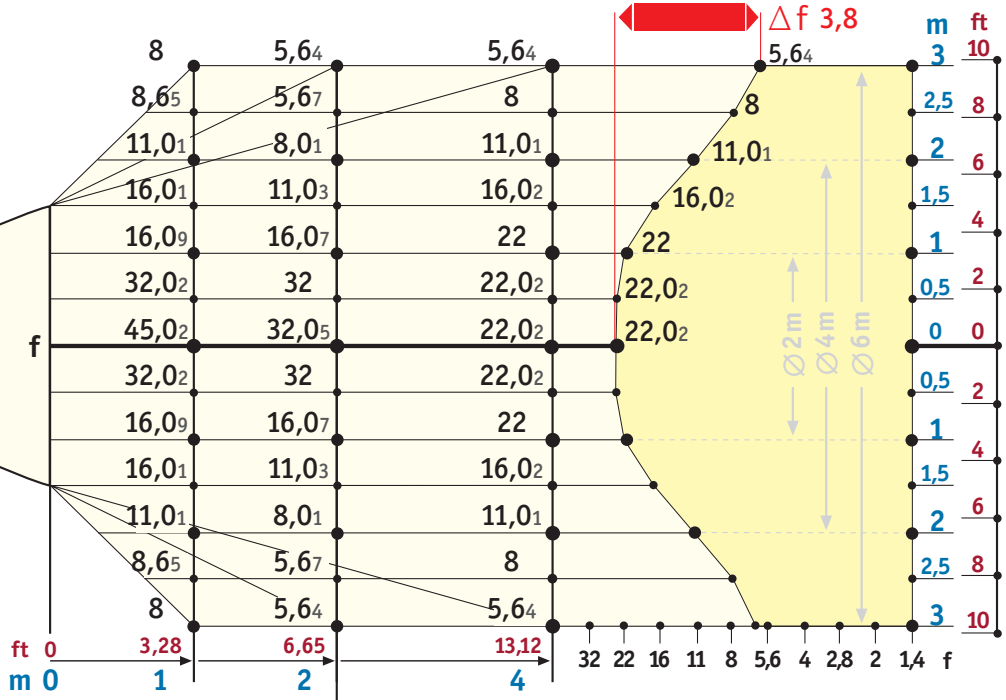

400 Ws
ASA 100

medium

flood

focus 330 H FLASH